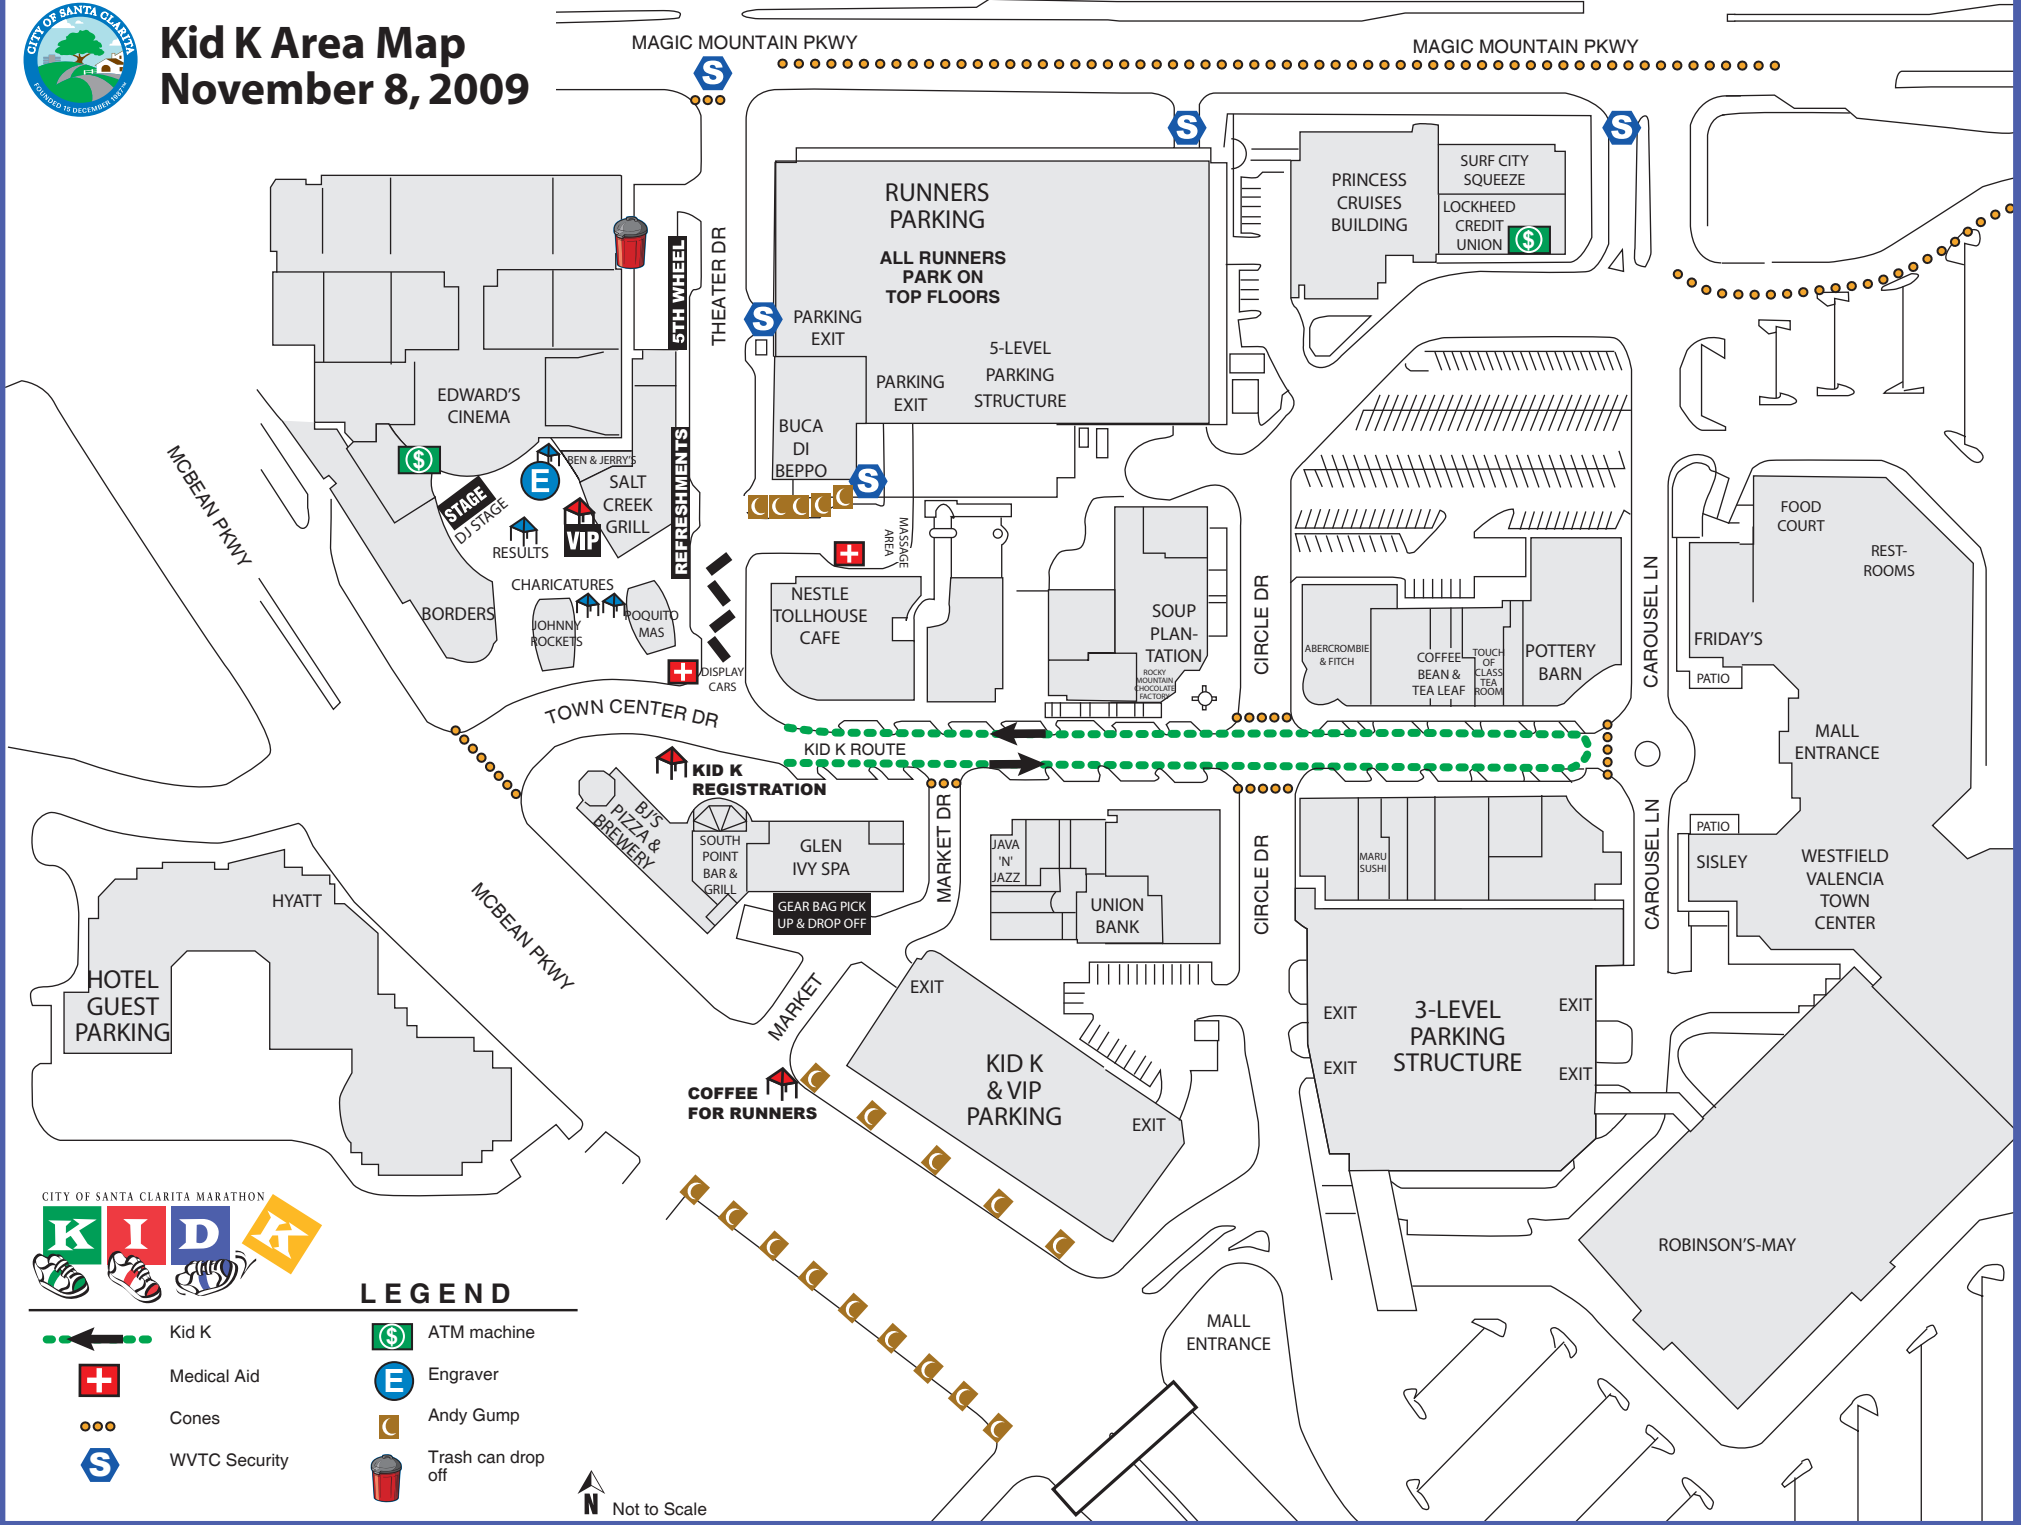

Kid K Area Map November 8, 2009

LEGEND

- Kid K
- Medical Aid
- Cones
- WVTC Security
- ATM machine
- Engraver
- Andy Gump
- Trash can drop off

Not to Scale