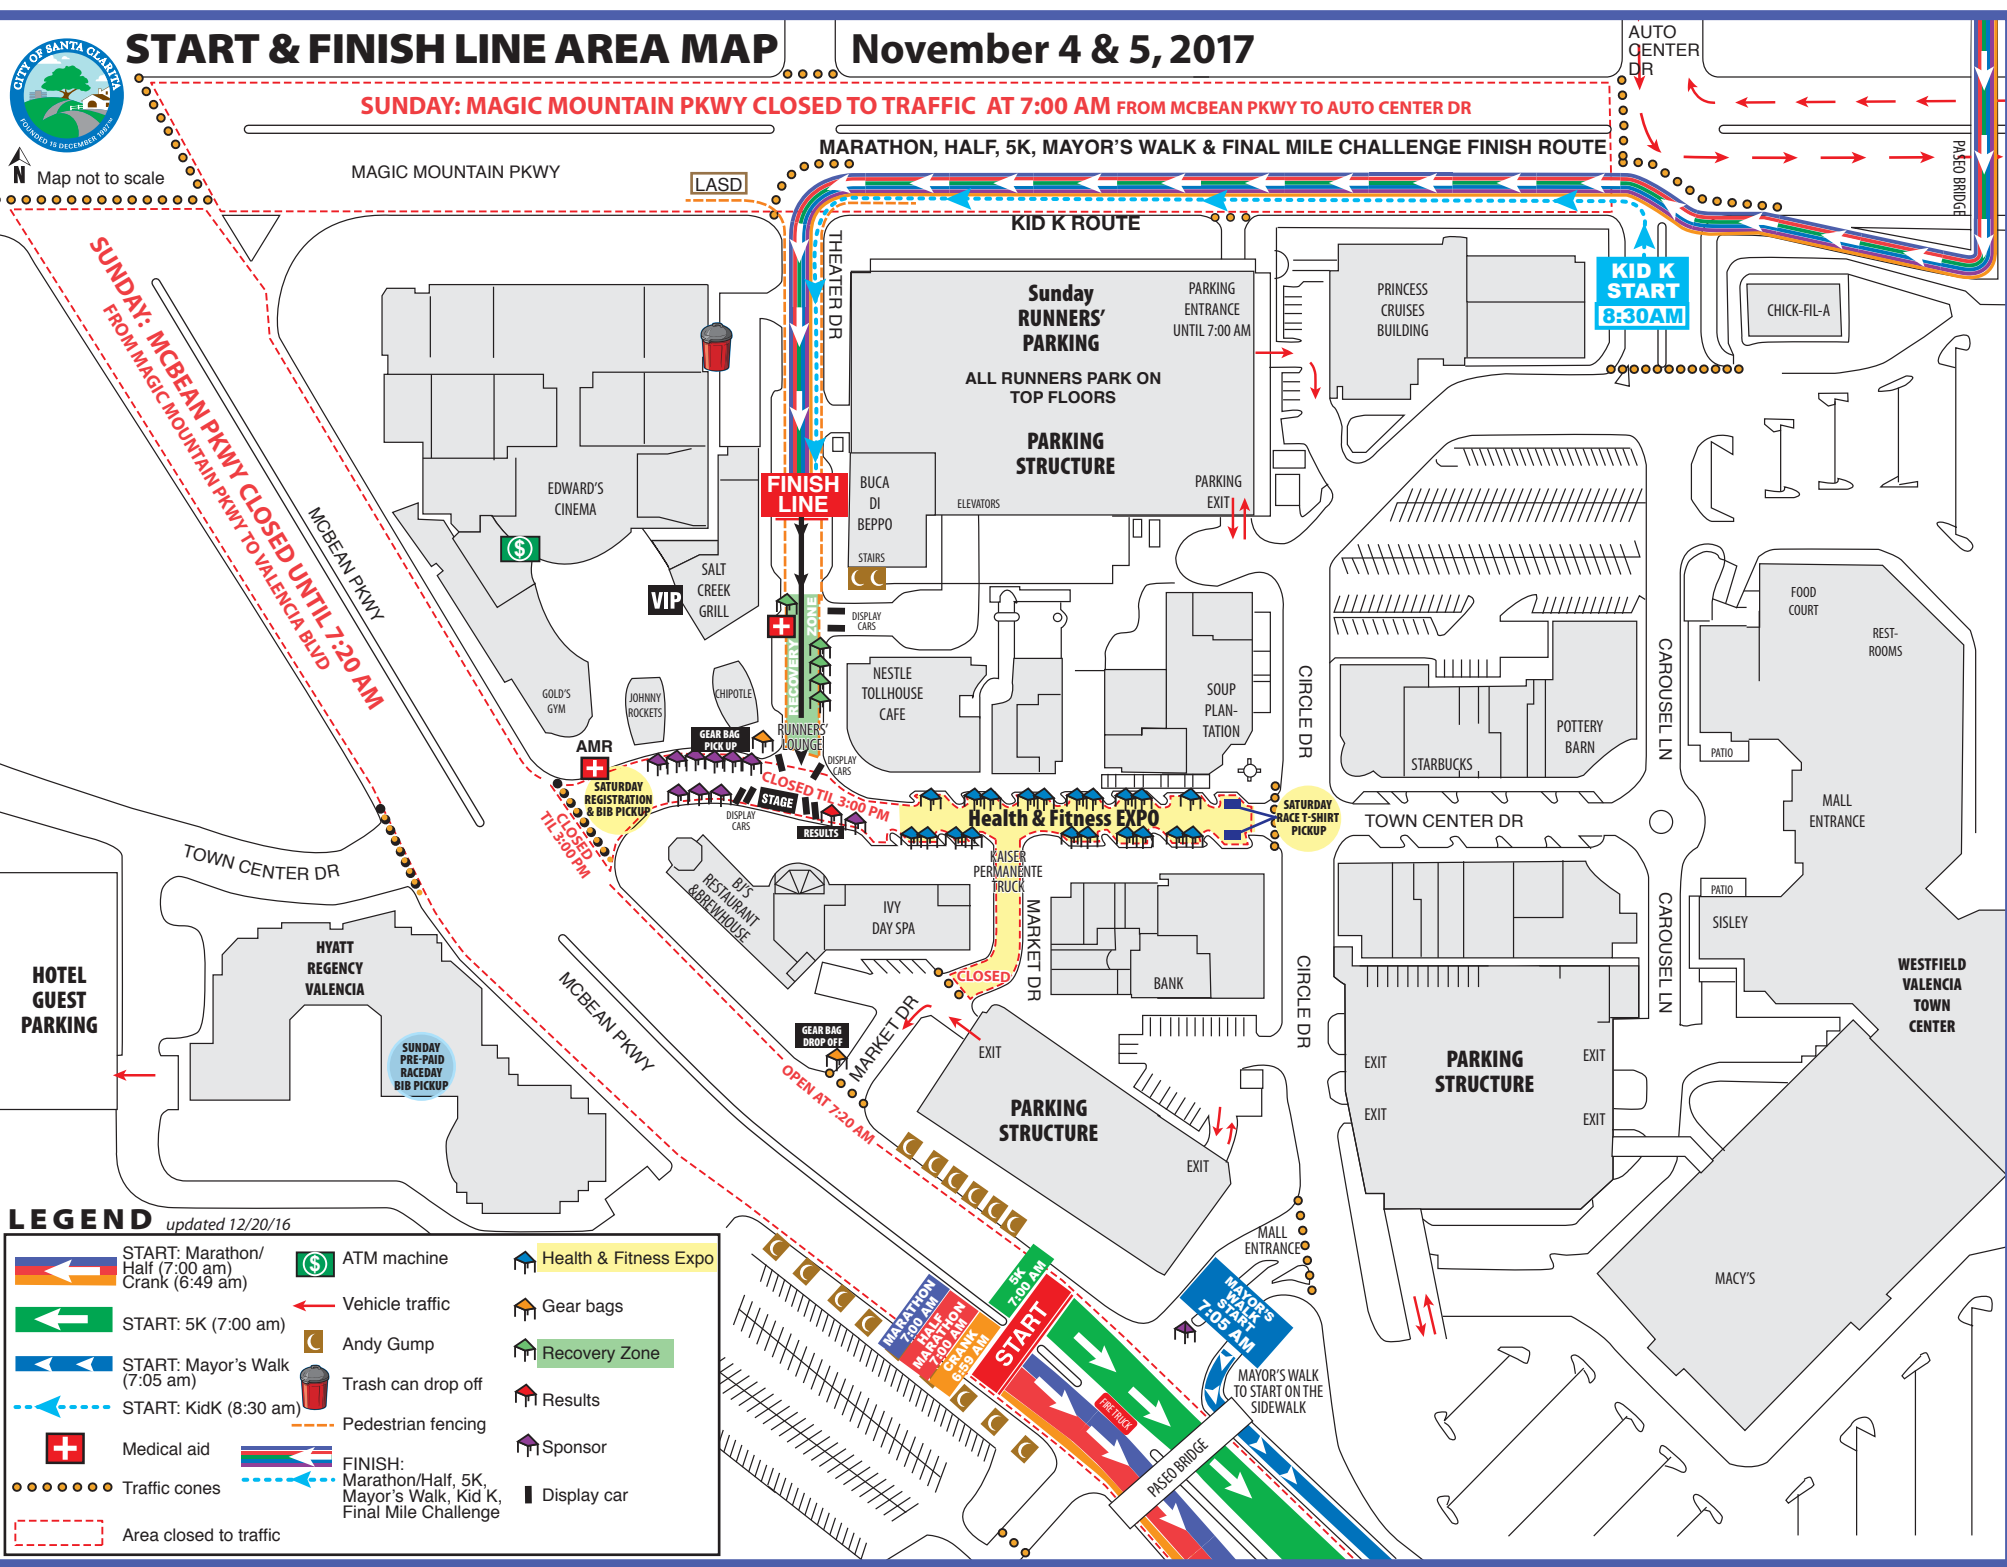

START & FINISH LINE AREA MAP

November 4 & 5, 2017

SUNDAY: MAGIC MOUNTAIN PKWY CLOSED TO TRAFFIC AT 7:00 AM FROM MCBEAN PKWY TO AUTO CENTER DR

MARATHON, HALF, 5K, MAYOR'S WALK & FINAL MILE CHALLENGE FINISH ROUTE

Map not to scale

SUNDAY: MCBEAN PKWY CLOSED UNTIL 7:20 AM FROM MAGIC MOUNTAIN PKWY TO VALENCIA BLVD

LEGEND updated 12/20/16

- START: Marathon/ Half (7:00 am) Crank (6:49 am)
- START: 5K (7:00 am)
- START: Mayor's Walk (7:05 am)
- START: KidK (8:30 am)
- Medical aid
- Traffic cones
- Area closed to traffic
- ATM machine
- Vehicle traffic
- Trash can drop off
- Pedestrian fencing
- FINISH: Marathon/Half, 5K, Mayor's Walk, Kid K, Final Mile Challenge
- Health & Fitness Expo
- Gear bags
- Recovery Zone
- Andy Gump
- Results
- Sponsor
- Display car