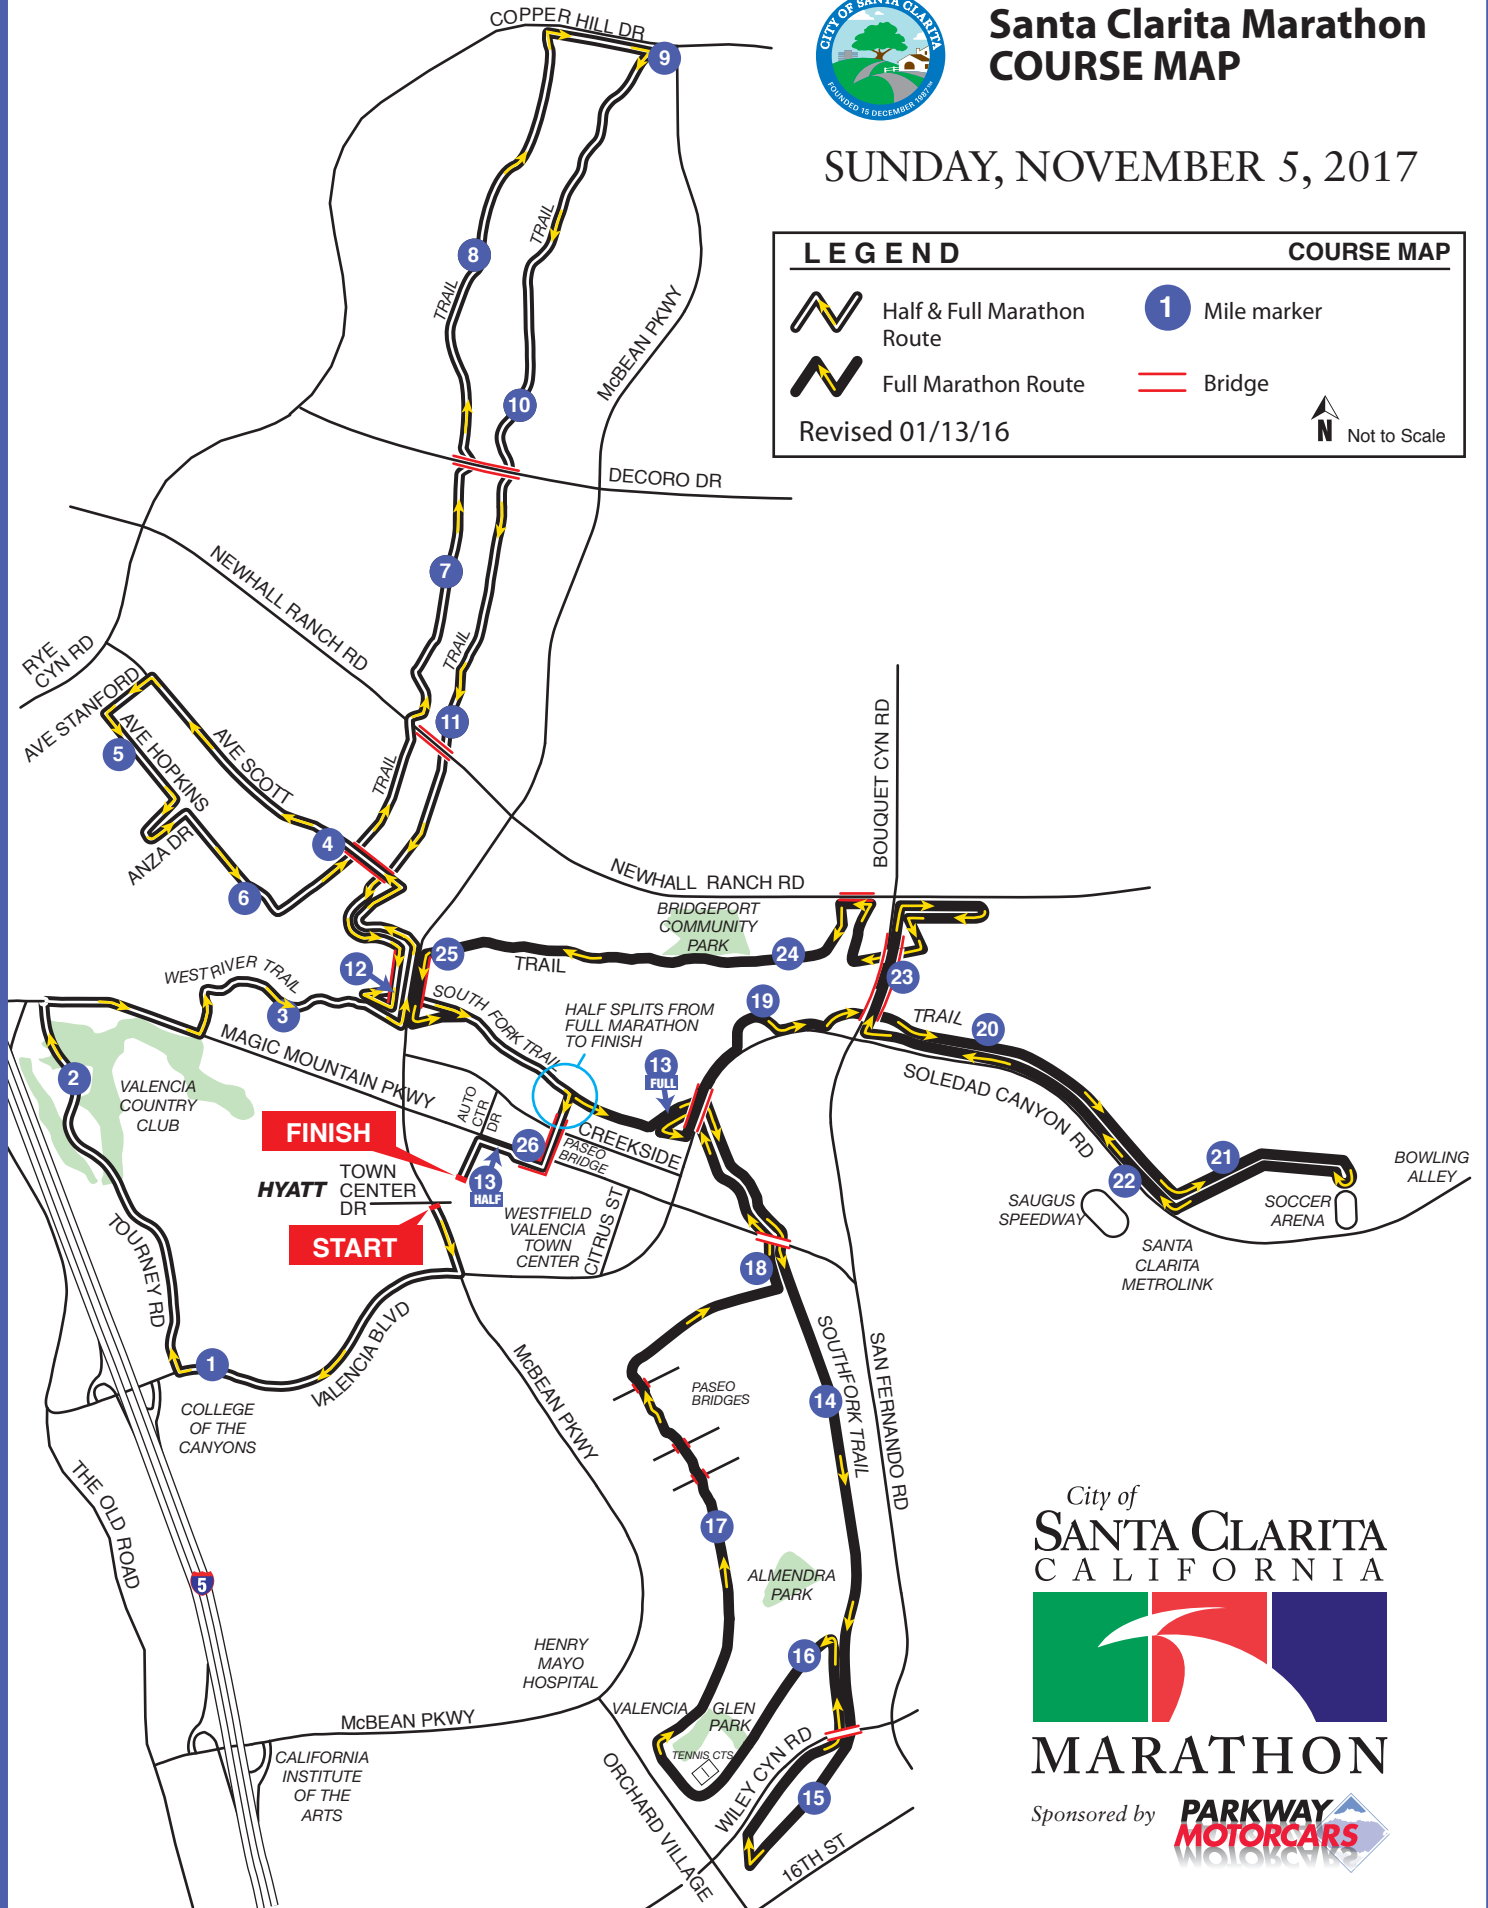

Santa Clarita Marathon COURSE MAP

SUNDAY, NOVEMBER 5, 2017

LEGEND		COURSE MAP	
	Half & Full Marathon Route		Mile marker
	Full Marathon Route		Bridge
Revised 01/13/16		Not to Scale	

City of
SANTA CLARITA
 CALIFORNIA

MARATHON

Sponsored by **PARKWAY MOTORCARS**