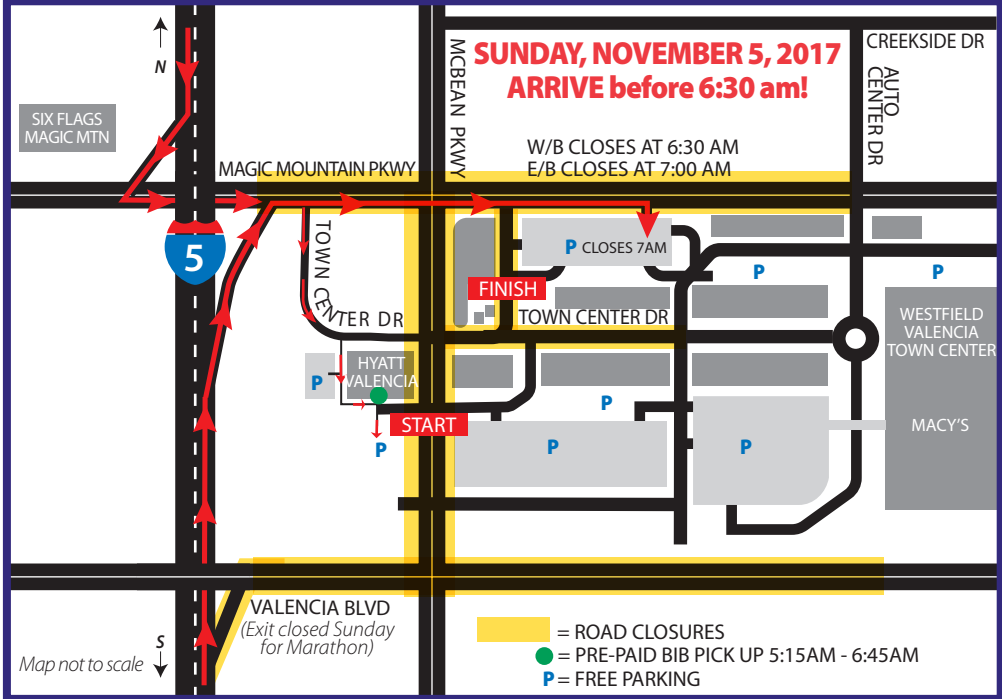

# SANTA CLARITA MARATHON PARKING

24320 TOWN CENTER DRIVE

Map not to scale