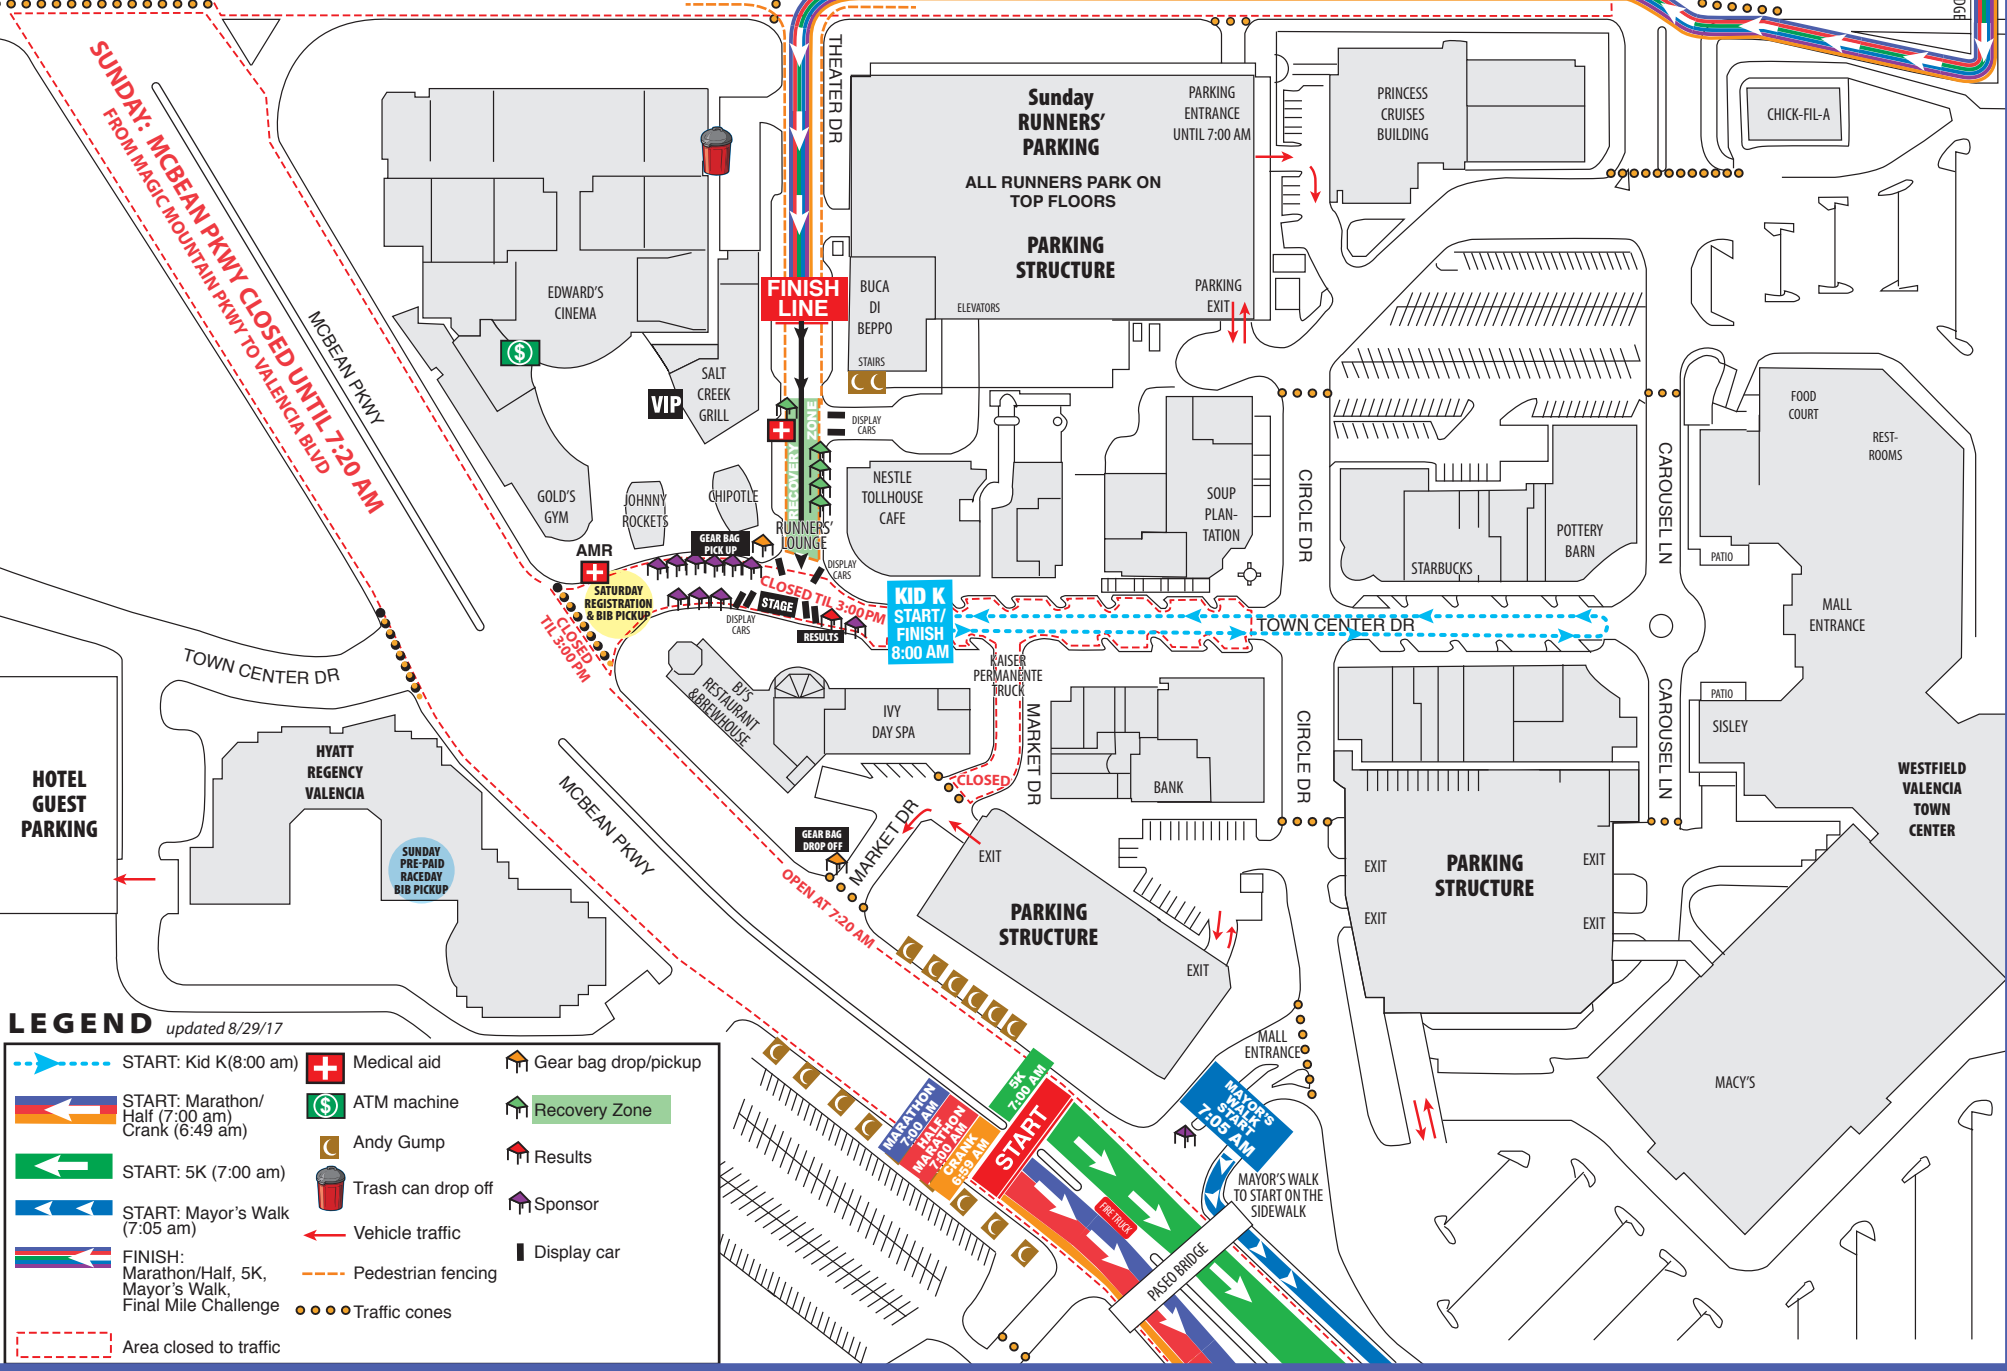

KID K MAP

Sunday, November 5, 2017

SUNDAY: MAGIC MOUNTAIN PKWY CLOSED TO TRAFFIC AT 7:00 AM FROM MCBEAN PKWY TO AUTO CENTER DR

MARATHON, HALF, 5K, MAYOR'S WALK & FINAL MILE CHALLENGE FINISH ROUTE

SUNDAY: MCBEAN PKWY CLOSED UNTIL 7:20 AM FROM MAGIC MOUNTAIN PKWY TO VALENCIA BLVD

Map not to scale

LEGEND

updated 8/29/17

- START: Kid K (8:00 am)
- START: Marathon/ Half (7:00 am) Crank (6:49 am)
- START: 5K (7:00 am)
- START: Mayor's Walk (7:05 am)
- FINISH: Marathon/Half, 5K, Mayor's Walk, Final Mile Challenge
- Area closed to traffic
- Medical aid
- ATM machine
- Andy Gump
- Trash can drop off
- Vehicle traffic
- Recovery Zone
- Results
- Sponsor
- Display car
- Gear bag drop/pickup
- Recovery Zone
- Results
- Sponsor
- Display car
- Pedestrian fencing
- Traffic cones