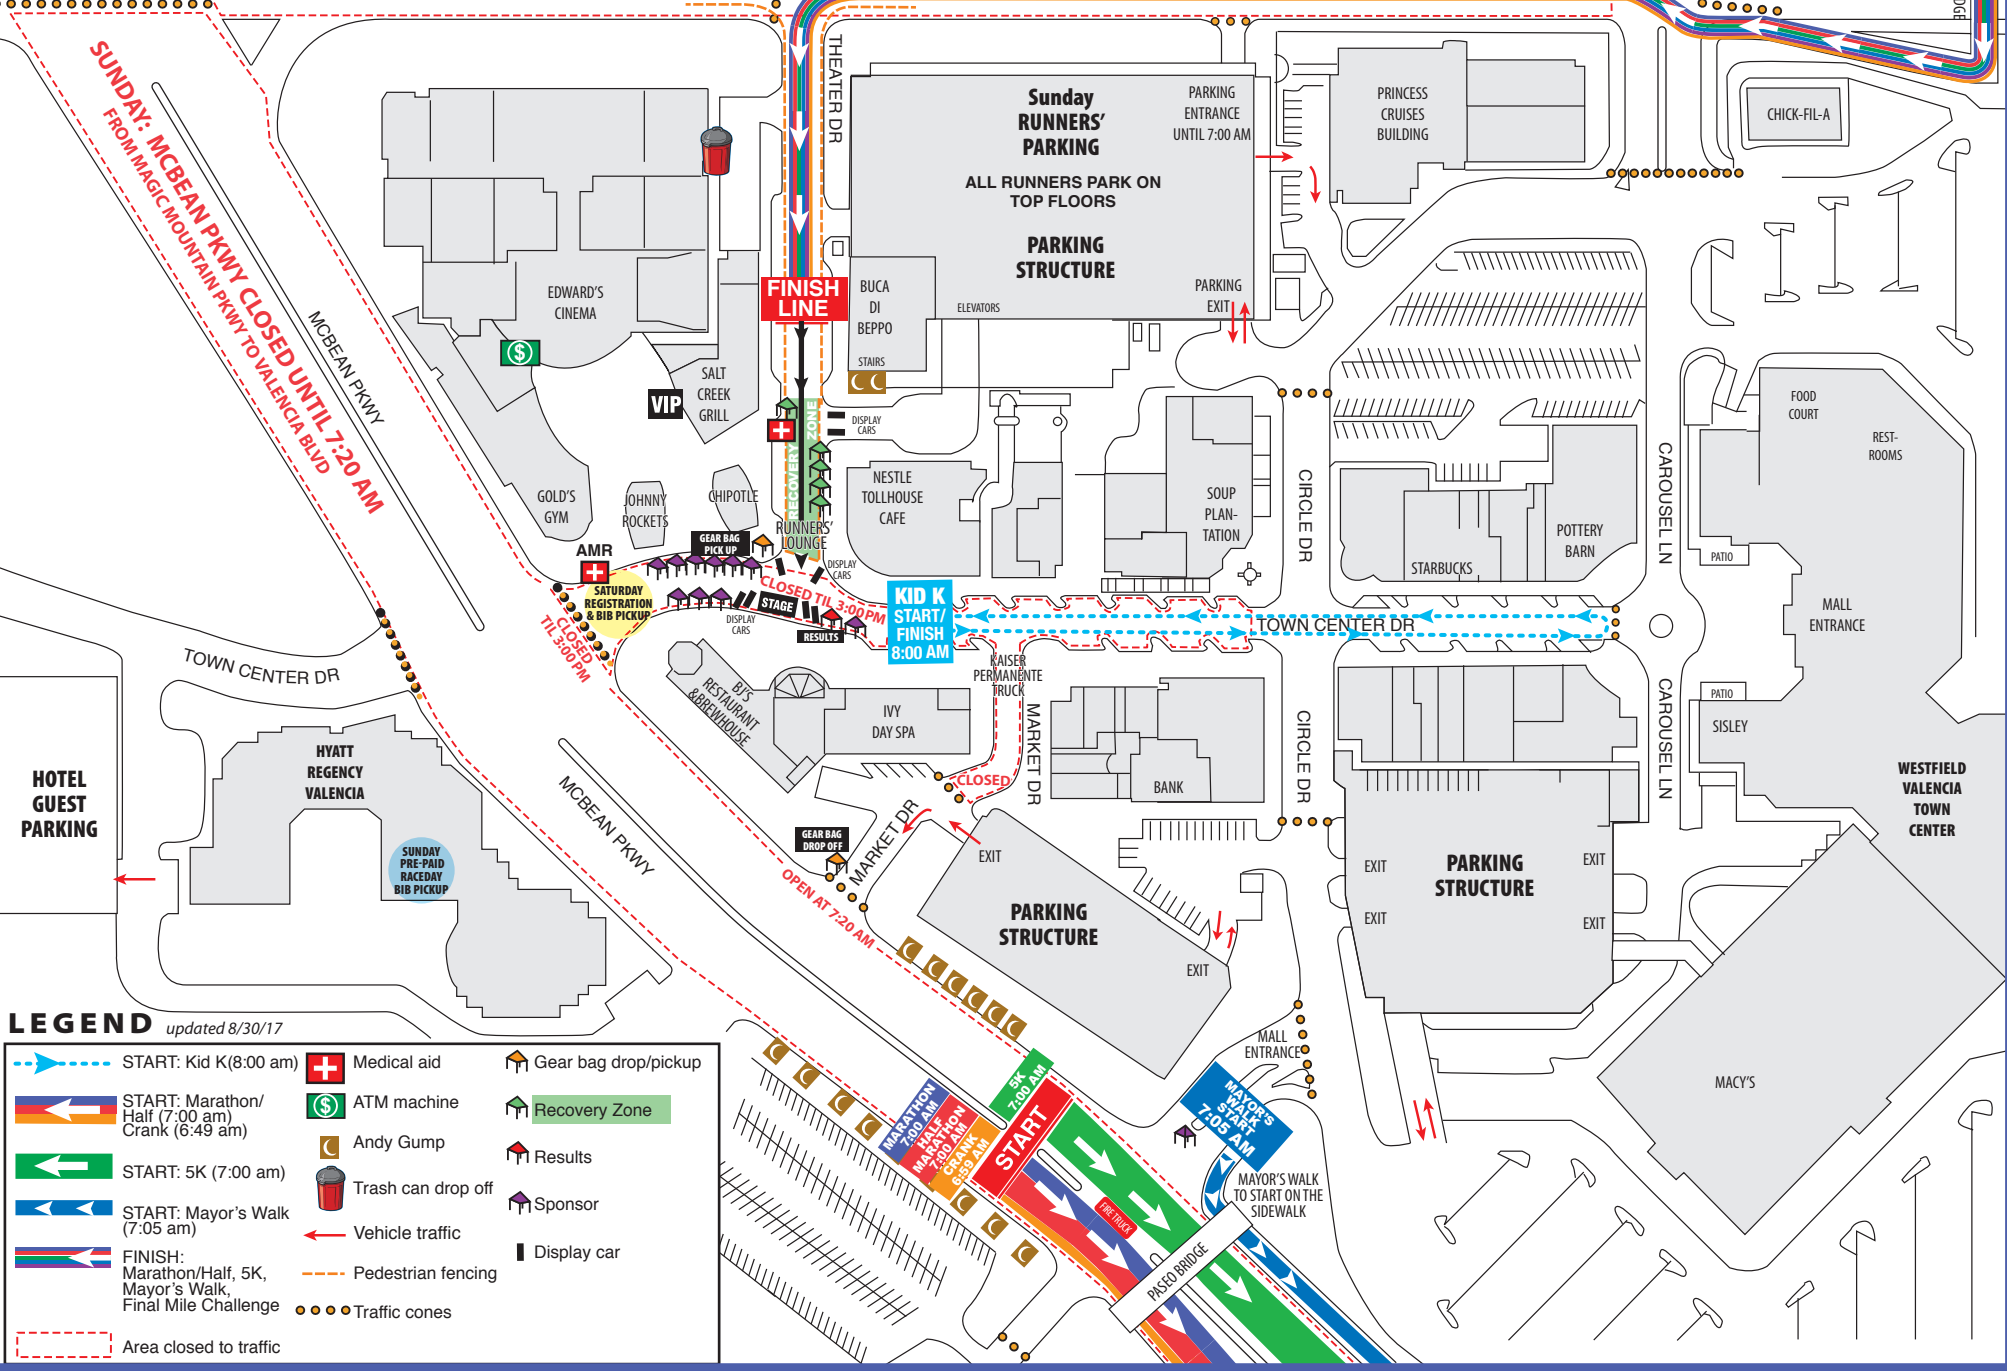

KID K MAP

Sunday, November 5, 2017

SUNDAY: MAGIC MOUNTAIN PKWY CLOSED TO TRAFFIC AT 7:00 AM FROM MCBEAN PKWY TO AUTO CENTER DR

MARATHON, HALF, 5K, MAYOR'S WALK & FINAL MILE CHALLENGE FINISH ROUTE

SUNDAY: MCBEAN PKWY CLOSED UNTIL 7:20 AM FROM MAGIC MOUNTAIN PKWY TO VALENCIA BLVD

Map not to scale

LEGEND updated 8/30/17

- START: Kid K (8:00 am)
- START: Marathon/ Half (7:00 am) Crank (6:49 am)
- START: 5K (7:00 am)
- START: Mayor's Walk (7:05 am)
- FINISH: Marathon/Half, 5K, Mayor's Walk, Final Mile Challenge
- Area closed to traffic
- Medical aid
- ATM machine
- Andy Gump
- Trash can drop off
- Sponsor
- Vehicle traffic
- Pedestrian fencing
- Traffic cones
- Gear bag drop/pickup
- Recovery Zone
- Results
- Display car